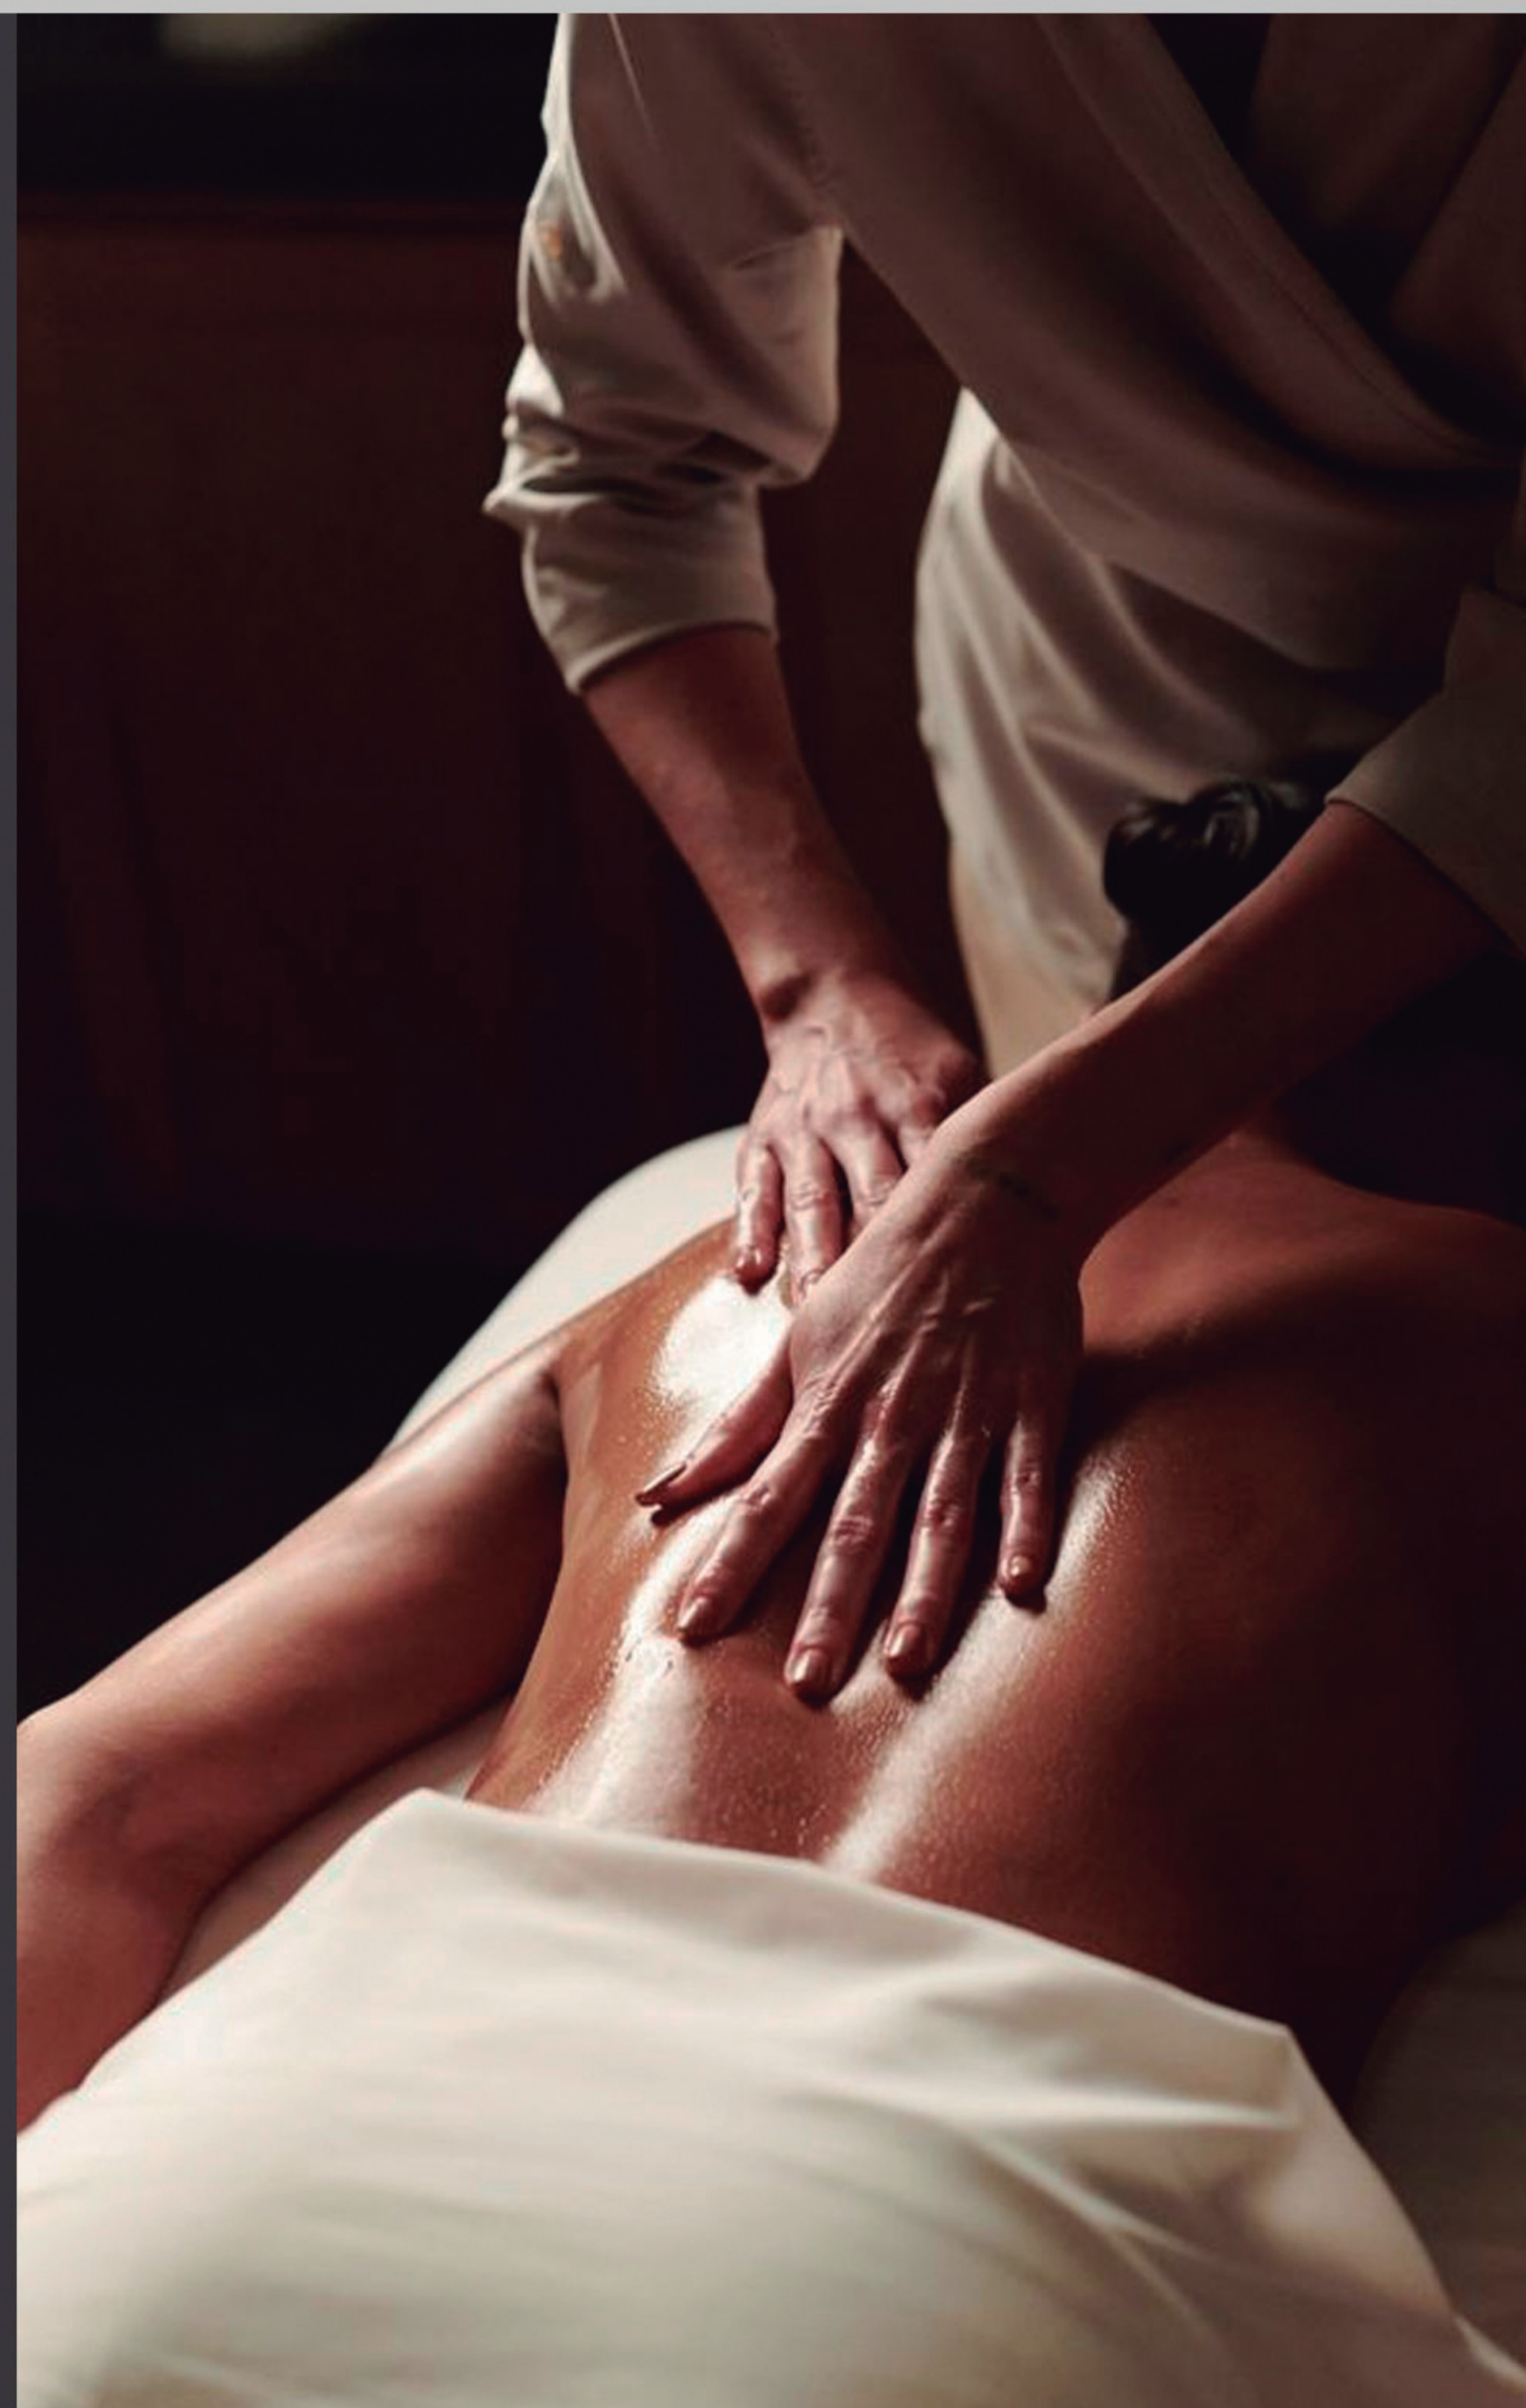

experiências terapêuticas

therapeutic experiences

TERAPIA TOQUE INTEGRATIVO INTEGRATIVE TOUCH THERAPY

60MIN- 90MIN- 120MIN

Massagem terapêutica, massagem relaxante e aromaterapia.
Therapeutic Massage, Relaxation Massage, and Aromatherapy.

Experiências de relaxamento profundo com técnicas
terapêuticas. Ideal para renovar a energia e aliviar o estresse.
*Deep relaxation experiences using therapeutic techniques.
Ideal for renewing energy and relieving stress.*

TERAPIA RESTAURATIVA RESTORATIVE THERAPY

60MIN- 90MIN- 120MIN

Massagem Desportiva, Drenagem linfática e Ventosaterapia
Sports Massage, Lymphatic Drainage, Cupping Therapy.

Indicada para quem busca alívio físico, melhora
na performance muscular ou equilíbrio do sistema linfático.
*Perfect for those seeking physical relief, muscular performance
improvement, or lymphatic balance.*